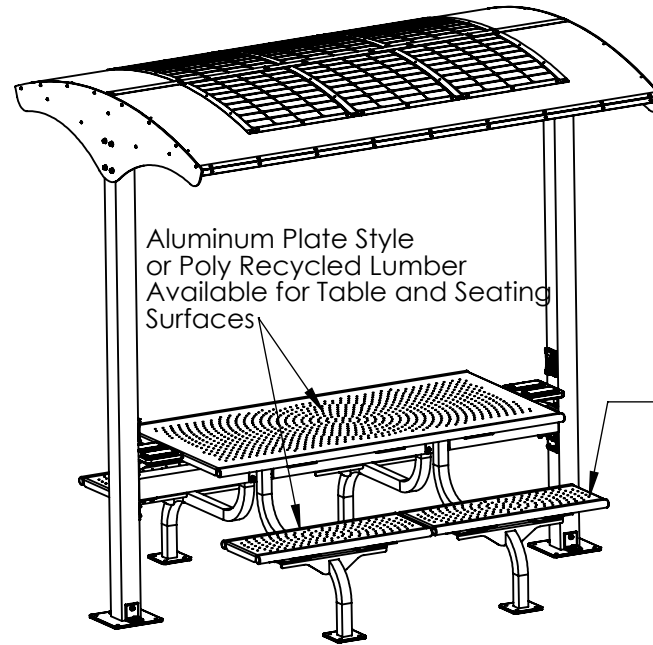

(6) 60 watt Solar Panel array

Aluminum Plate Style or Poly Recycled Lumber Available for Table and Seating Surfaces

ADA Accessible upon request by removal of seat section

Automatic digital timer activated "Ambient" LED Canopy Lighting

- (3) USB-A Std Receptacles
- (1) USB-A Quick Charge Receptacle
- (1) USB-C Std Charge Receptacle
- (2) USB-C High Speed Charging in weatherproof housing

(4) Qi Wireless Charging Locations on Table Surface (2 located on each end of main table)