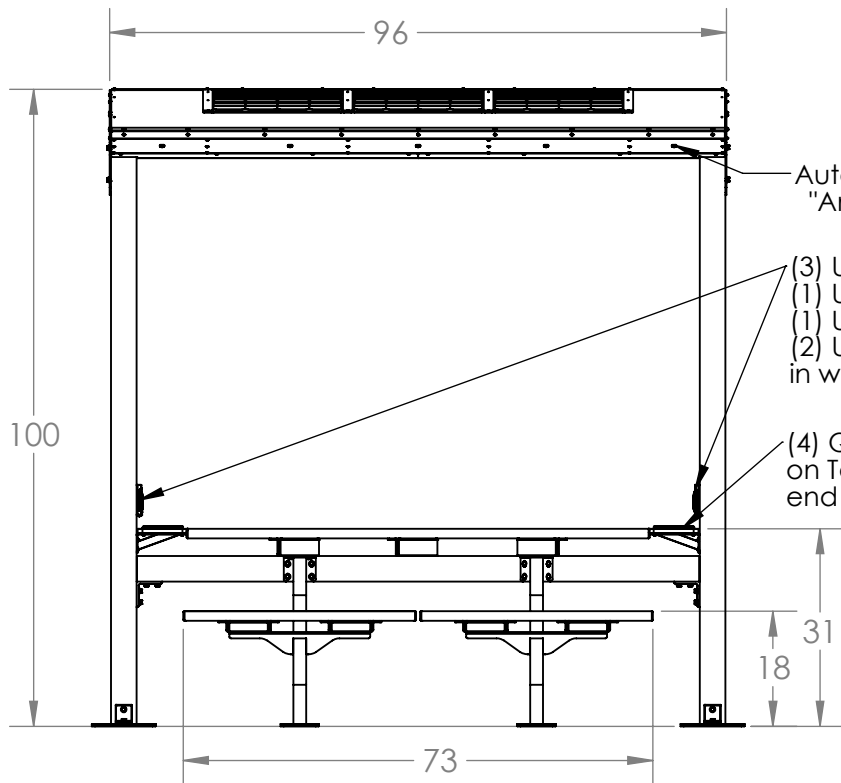

(6) 60 watt Solar Panel array

Aluminum Plate Style or Poly Recycled Lumber Available for Table and Seating Surfaces

ADA Accessible upon request by removal of seat section

Automatic digital timer activated "Ambient" LED Canopy Lighting

- (3) USB-A Std Receptacles
- (1) USB-A Quick Charge Receptacle
- (1) USB-C Std Charge Receptacle
- (2) USB-C High Speed Charging in weatherproof housing

(4) Qi Wireless Charging Locations on Table Surface (2 located on each end of main table)