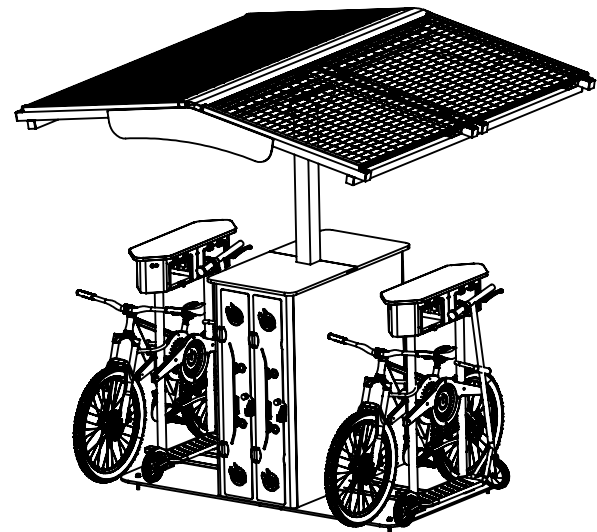

(2) 550 watt BIPV Solar Panels

Automatic digital timer activated "Ambient" LED Canopy Lighting