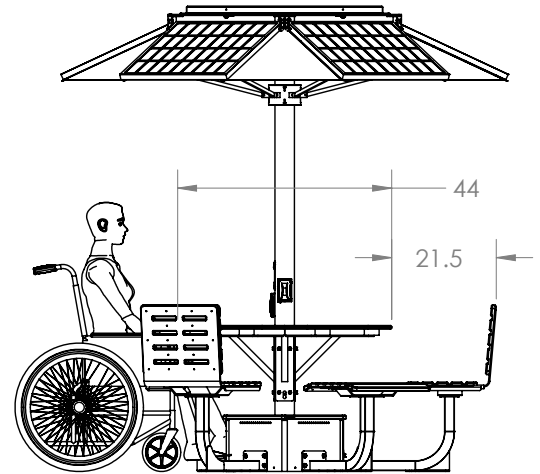

ADA Accessible Configuration