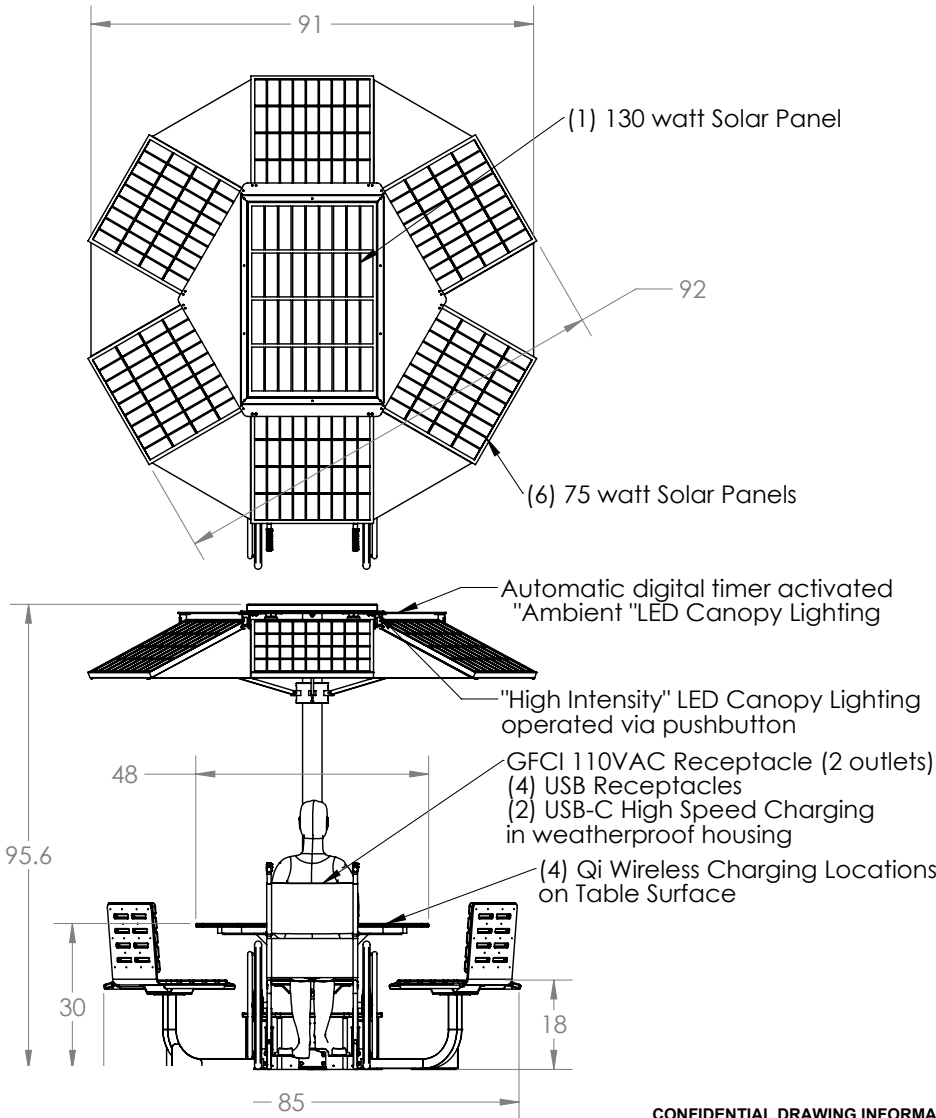

LYNX - DT5-HYB- 2023

PRODUCT DRAWING

ENERFUSION INC.
www.enerfusioninc.com