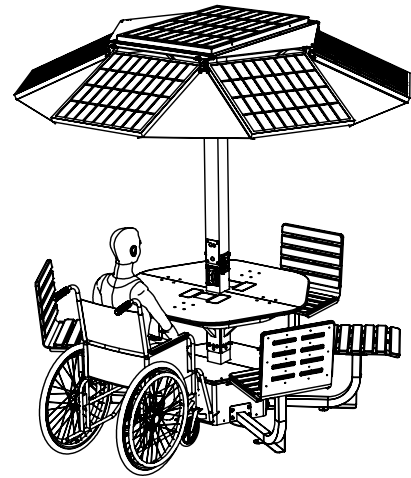

LYNX - DT5-HYB- 2023

PRODUCT DRAWING

ENERFUSION INC.
www.enerfusioninc.com