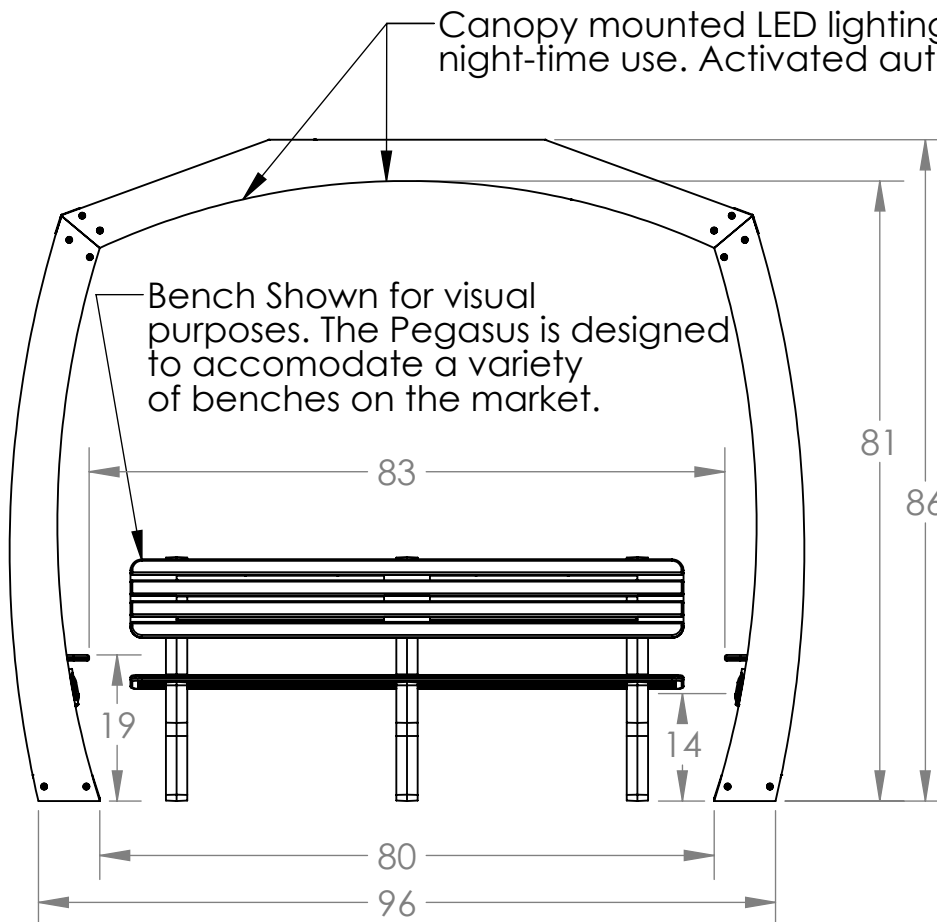

(3) 65 Watt Solar Panels

Canopy mounted LED lighting for night-time use. Activated automatically.

Product Features:

- Generates and stores electricity for use day or night for true "Off the Grid" GREEN power!
- (3) 65 Watt Solar Panel Array
- (8) USB Type A Power Outlets
- (2) Qi Wireless Charging Locations on Side Tables
- (6) LED Bullet Lights for Night-Time Illumination. Automatically Operated Via Programmable Timer
- All Aluminum Construction
- Robust capacity deep-cycle Gel Cell battery bank
- Stainless steel fasteners utilized for long lasting and rust-free securing of components
- Each product is fully customizable with many color choices available
- Designed to Accommodate Several Bench Models with 80" width or Less
- Made in America!

(4) USB Power Outlets
(2) Locations (8) total outlets

Qi Wireless Charging Location
(2) locations

Solar Charge Controller
LED Indicators with battery level
and charging status.

Concrete anchor bolt locations
(2) per side

Anchor Bolt Hole Pattern