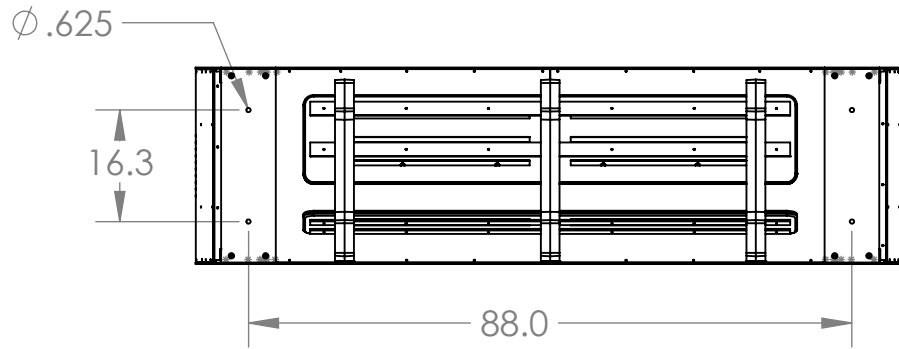

(3) 65 Watt Solar Panels

Canopy mounted LED lighting for night-time use. Activated automatically.

Product Features:

- Generates and stores electricity for use day or night for true "Off the Grid" GREEN power!
- (3) 65 Watt Solar Panel Array
- (8) USB Type A Power Outlets
- (2) Qi Wireless Charging Locations on Side Tables
- (6) LED Bullet Lights for Night-Time Illumination. Automatically Operated Via Programmable Timer
- All Aluminum Construction
- Robust capacity deep-cycle Gel Cell battery bank
- Stainless steel fasteners utilized for long lasting and rust-free securing of components
- Each product is fully customizable with many color choices available
- Designed to Accommodate Several Bench Models with 80" width or Less
- Made in America!

(4) USB Power Outlets
(2) Locations (8) total outlets

Qi Wireless Charging Location
(2) locations

Solar Charge Controller
LED Indicators with battery level
and charging status.

Concrete anchor bolt locations
(2) per side

Anchor Bolt Hole Pattern