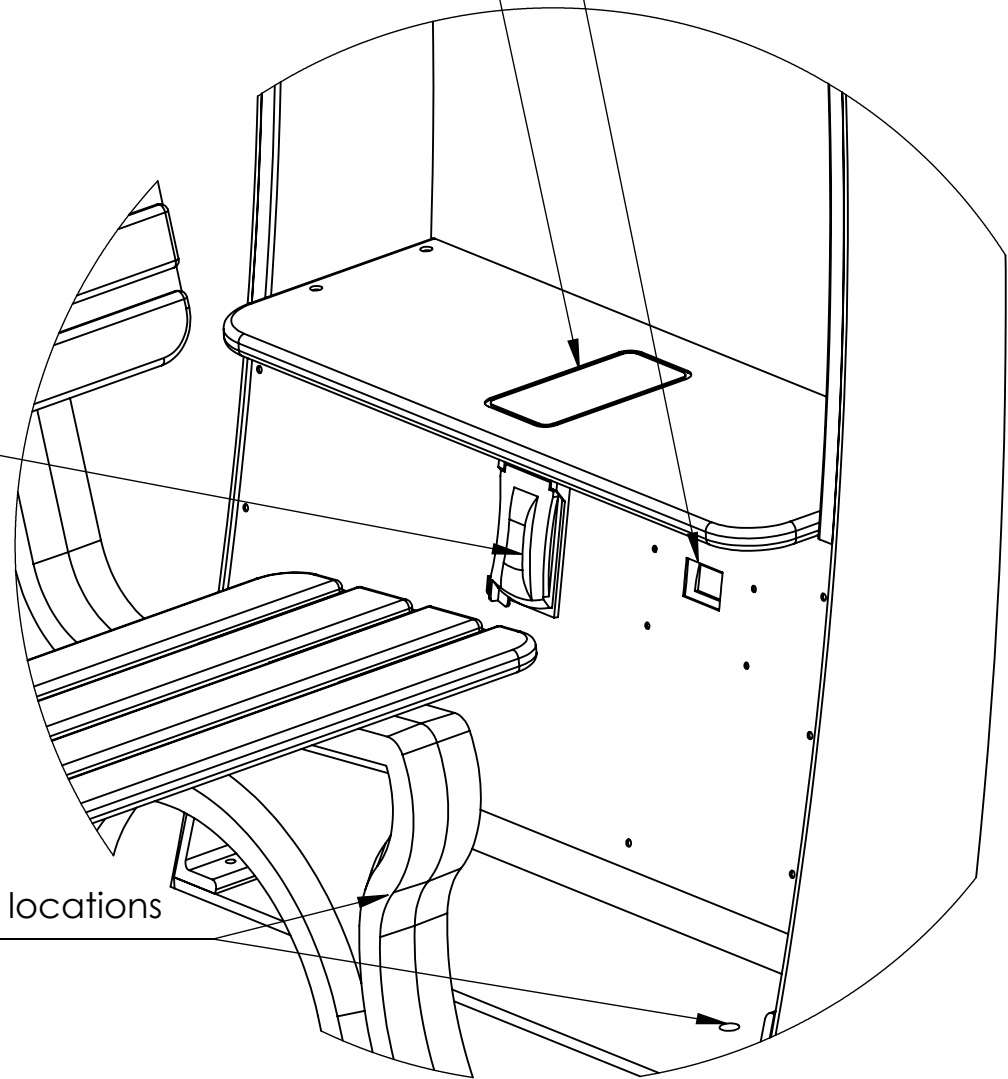

(3) 65 Watt Solar Panels

Canopy mounted LED lighting for night-time use. Activated automatically.

Product Features:

- Generates and stores electricity for use day or night for true "Off the Grid" GREEN power!
- (3) 65 Watt Solar Panel Array
- (8) USB Type A Power Outlets
- (2) Qi Wireless Charging Locations on Side Tables
- (6) LED Bullet Lights for Night-Time Illumination. Automatically Operated Via Programmable Timer
- All Aluminum Construction
- Robust capacity deep-cycle Gel Cell battery bank
- Stainless steel fasteners utilized for long lasting and rust-free securing of components
- Each product is fully customizable with many color choices available
- Designed to Accommodate Several Bench Models with 80" width or Less
- Made in America!

(4) USB Power Outlets
(2) Locations (8) total outlets

Qi Wireless Charging Location
(2) locations

Solar Charge Controller
LED Indicators with battery level
and charging status.

Concrete anchor bolt locations
(2) per side

Anchor Bolt Hole Pattern