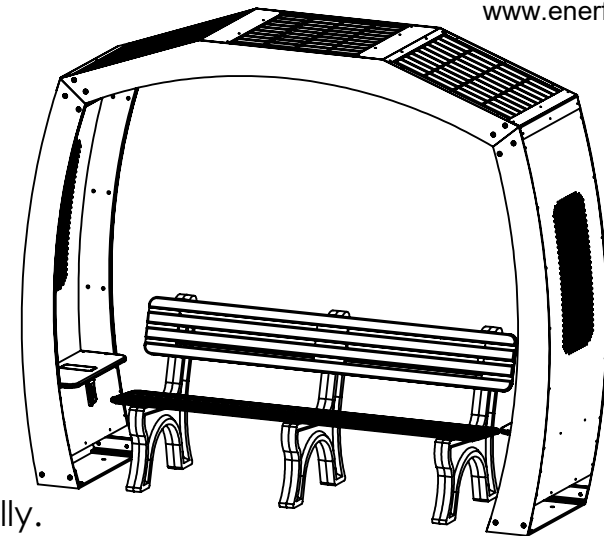

(3) 65 Watt Solar Panels

Canopy mounted LED lighting for night-time use. Activated automatically.

Product Features:

- Generates and stores electricity for use day or night for true "Off the Grid" GREEN power!
- (3) 65 Watt Solar Panel Array
- (8) USB Type A Power Outlets
- (2) Qi Wireless Charging Locations on Side Tables
- (6) LED Bullet Lights for Night-Time Illumination. Automatically Operated Via Programmable Timer
- All Aluminum Construction
- Robust capacity deep-cycle Gel Cell battery bank
- Stainless steel fasteners utilized for long lasting and rust-free securing of components
- Each product is fully customizable with many color choices available
- Designed to Accommodate Several Bench Models with 80" width or Less
- Made in America!

(4) USB Power Outlets
(2) Locations (8) total outlets

Qi Wireless Charging Location
(2) locations

Solar Charge Controller
LED Indicators with battery level
and charging status.

Concrete anchor bolt locations
(2) per side