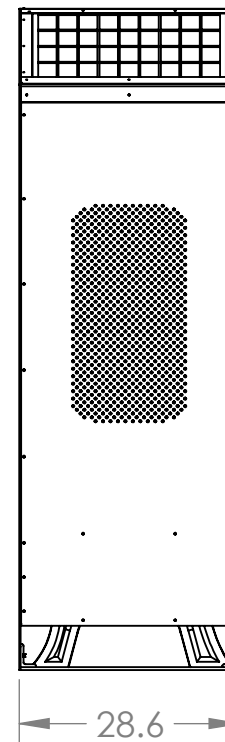

(3) 65 Watt Solar Panels

Canopy mounted LED lighting for night-time use. Activated automatically.

Product Features:

- Generates and stores electricity for use day or night for true "Off the Grid" GREEN power!
- (3) 65 Watt Solar Panel Array
- (8) USB Type A Power Outlets
- (2) Qi Wireless Charging Locations on Side Tables
- (6) LED Bullet Lights for Night-Time Illumination. Automatically Operated Via Programmable Timer
- All Aluminum Construction
- Robust capacity deep-cycle Gel Cell battery bank
- Stainless steel fasteners utilized for long lasting and rust-free securing of components
- Each product is fully customizable with many color choices available
- Designed to Accommodate Several Bench Models with 80" width or Less
- Made in America!

(4) USB Power Outlets
(2) Locations (8) total outlets

Qi Wireless Charging Location
(2) locations

Solar Charge Controller
LED Indicators with battery level
and charging status.

Concrete anchor bolt locations
(2) per side

Anchor Bolt Hole Pattern