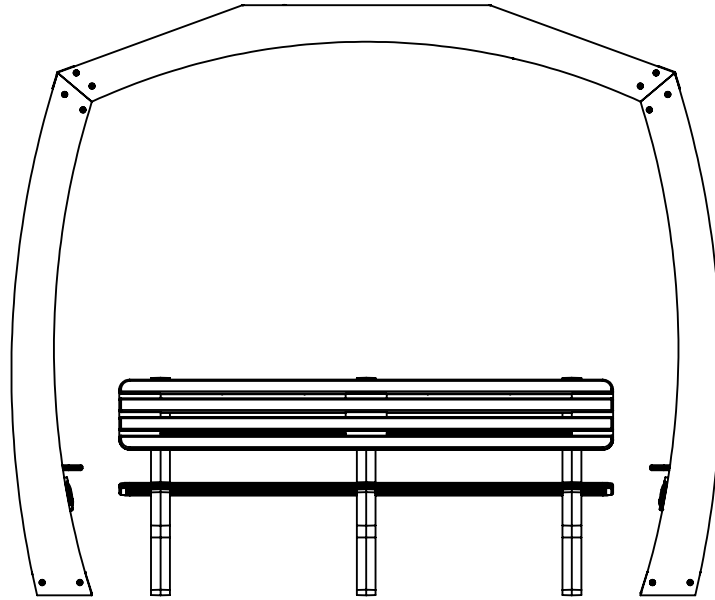

(3) 65 Watt Solar Panels

Canopy mounted LED lighting for night-time use. Activated automatically.

Product Features:

- Generates and stores electricity for use day or night for true "Off the Grid" GREEN power!
- (3) 65 Watt Solar Panel Array
- (8) USB Type A Power Outlets
- (2) Qi Wireless Charging Locations on Side Tables
- (6) LED Bullet Lights for Night-Time Illumination. Automatically Operated Via Programmable Timer
- All Aluminum Construction
- Robust capacity deep-cycle Gel Cell battery bank
- Stainless steel fasteners utilized for long lasting and rust-free securing of components
- Each product is fully customizable with many color choices available
- Designed to Accommodate Several Bench Models with 80" width or Less
- Made in America!

(4) USB Power Outlets
(2) Locations (8) total outlets

Qi Wireless Charging Location
(2) locations

Solar Charge Controller
LED Indicators with battery level
and charging status.

Concrete anchor bolt locations
(2) per side

Anchor Bolt Hole Pattern