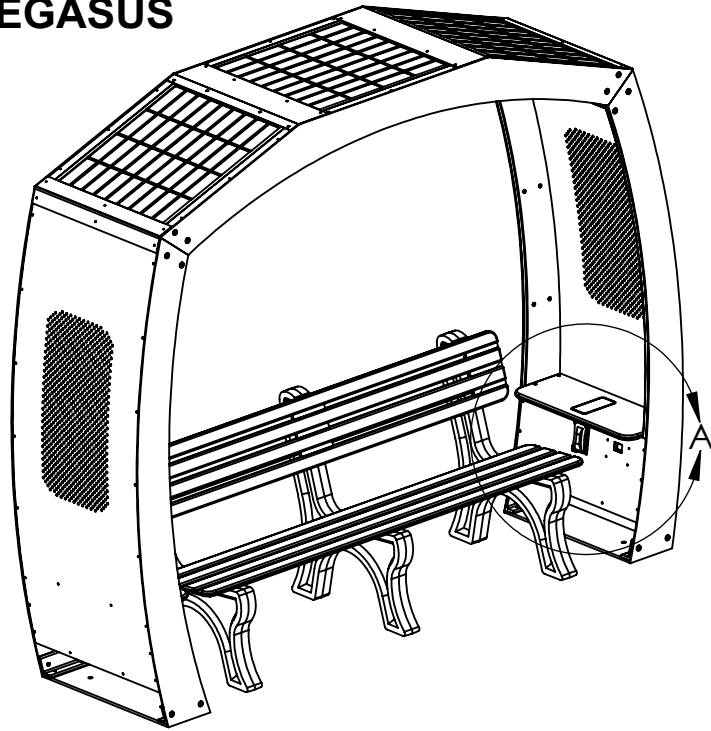

(3) 65 Watt Solar Panels

Canopy mounted LED lighting for night-time use. Activated automatically.

Product Features:

- Generates and stores electricity for use day or night for true "Off the Grid" GREEN power!
- (3) 65 Watt Solar Panel Array
- (8) USB Type A Power Outlets
- (2) Qi Wireless Charging Locations on Side Tables
- (6) LED Bullet Lights for Night-Time Illumination. Automatically Operated Via Programmable Timer
- All Aluminum Construction
- Robust capacity deep-cycle Gel Cell battery bank
- Stainless steel fasteners utilized for long lasting and rust-free securing of components
- Each product is fully customizable with many color choices available
- Designed to Accommodate Several Bench Models with 80" width or Less
- Made in America!

(4) USB Power Outlets
(2) Locations (8) total outlets

Qi Wireless Charging Location
(2) locations

Solar Charge Controller
LED Indicators with battery level
and charging status.

Concrete anchor bolt locations
(2) per side

Anchor Bolt Hole Pattern